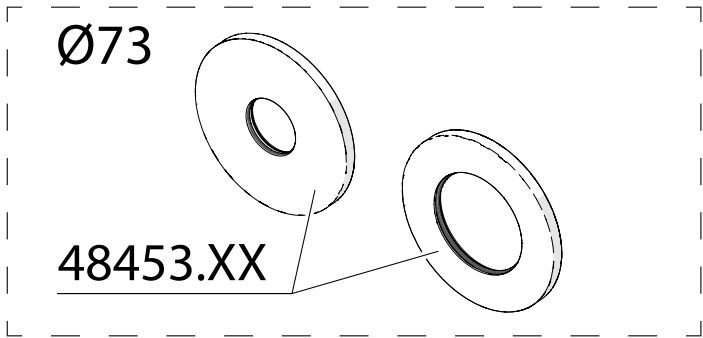

74616.xx

- *xxxxx.00 Chrome
- *xxxxx.46 Steel (PVD)
- *xxxxx.61 Matt Black
- xxxxx.77 Polished Brass
- xxxxx.79 Brushed Brass
- xxxxx.87 Brushed Copper

48448.XX (180mm)*
48449.XX (250mm)*

93130

03221